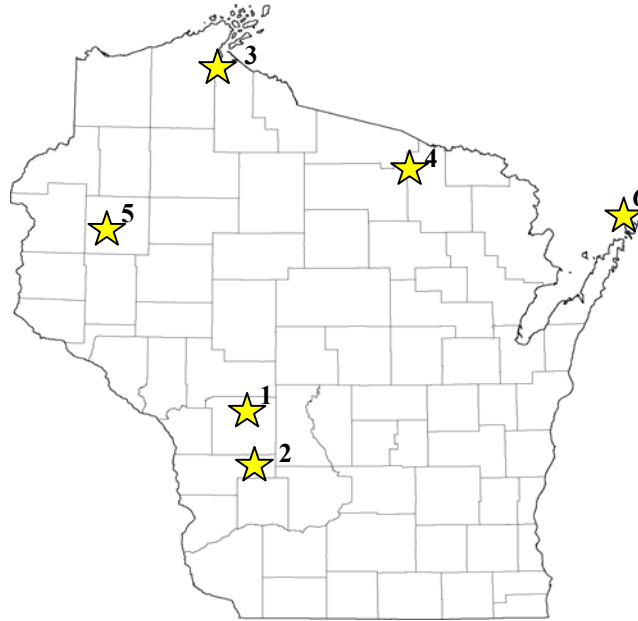

Location of Forestry Cooperatives in Wisconsin

For additional information, please contact:

Kris Tiles
Basin Educator for the Upper Chippewa
University of Wisconsin-Extension
875 S 4th Ave
Park Falls, WI 54552
715.762.4684 ext 112
kris.tiles@ces.uwex.edu

Kim Zeuli
Assistant Professor
Agricultural and Applied Economics
University of Wisconsin—Madison
608-263-3981
zeuli@aae.wisc.edu

Mark G. Rickenbach
Assistant Professor
Forest Ecology and Management
University of Wisconsin-Madison
(608) 262-0134 - voice
(608) 262-9922 - fax
mgrickenbach@wisc.edu

List and map originally created by Kris Tiles April 2004.